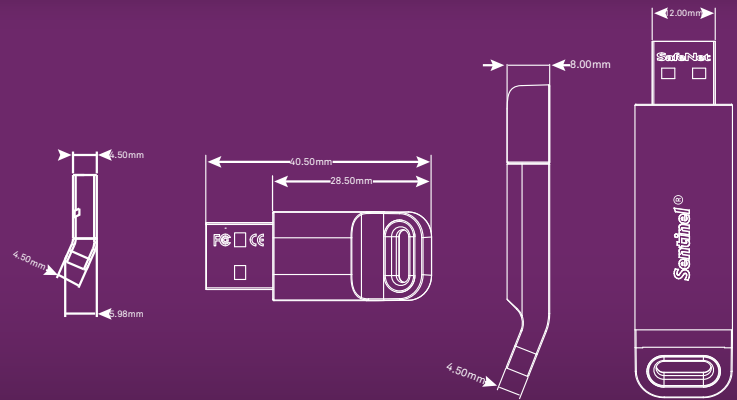

# Sentinel<sup>®</sup> HL

Hardware Protection. Redefined.

Introducing SafeNet's Sentinel HL, the newest addition to our robust portfolio of products and services. The Sentinel HL hardware-based protection keys are offered in a new contemporary design maintaining full backwards compatibility with your existing Sentinel HASP HL, Sentinel SuperPro, and Hardlock implementations. The NEW Sentinel HL family of keys boasts SafeNet's widest variety of form factors housed in a modern, newly designed casing providing more "real estate" for the purpose of adding your personalized logo or text.